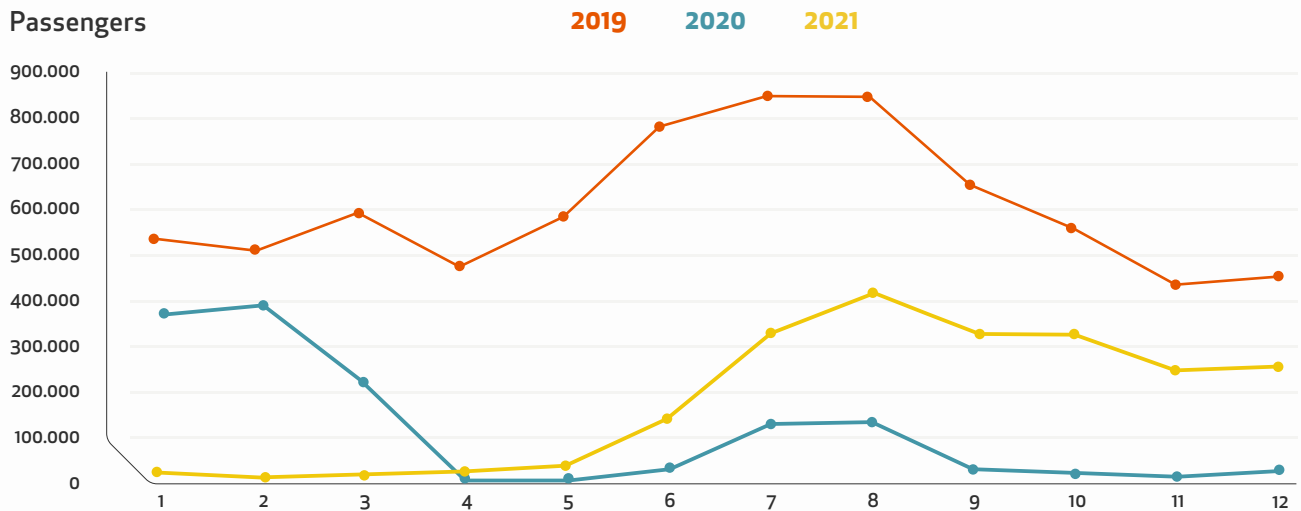

## First Play flight to Amsterdam

Icelandic airline Play left for its first flight to Amsterdam in the Netherlands on december 3rd. Play will fly twice weekly to Schiphol Airport, on Mondays and Fridays.

## Passenger traffic